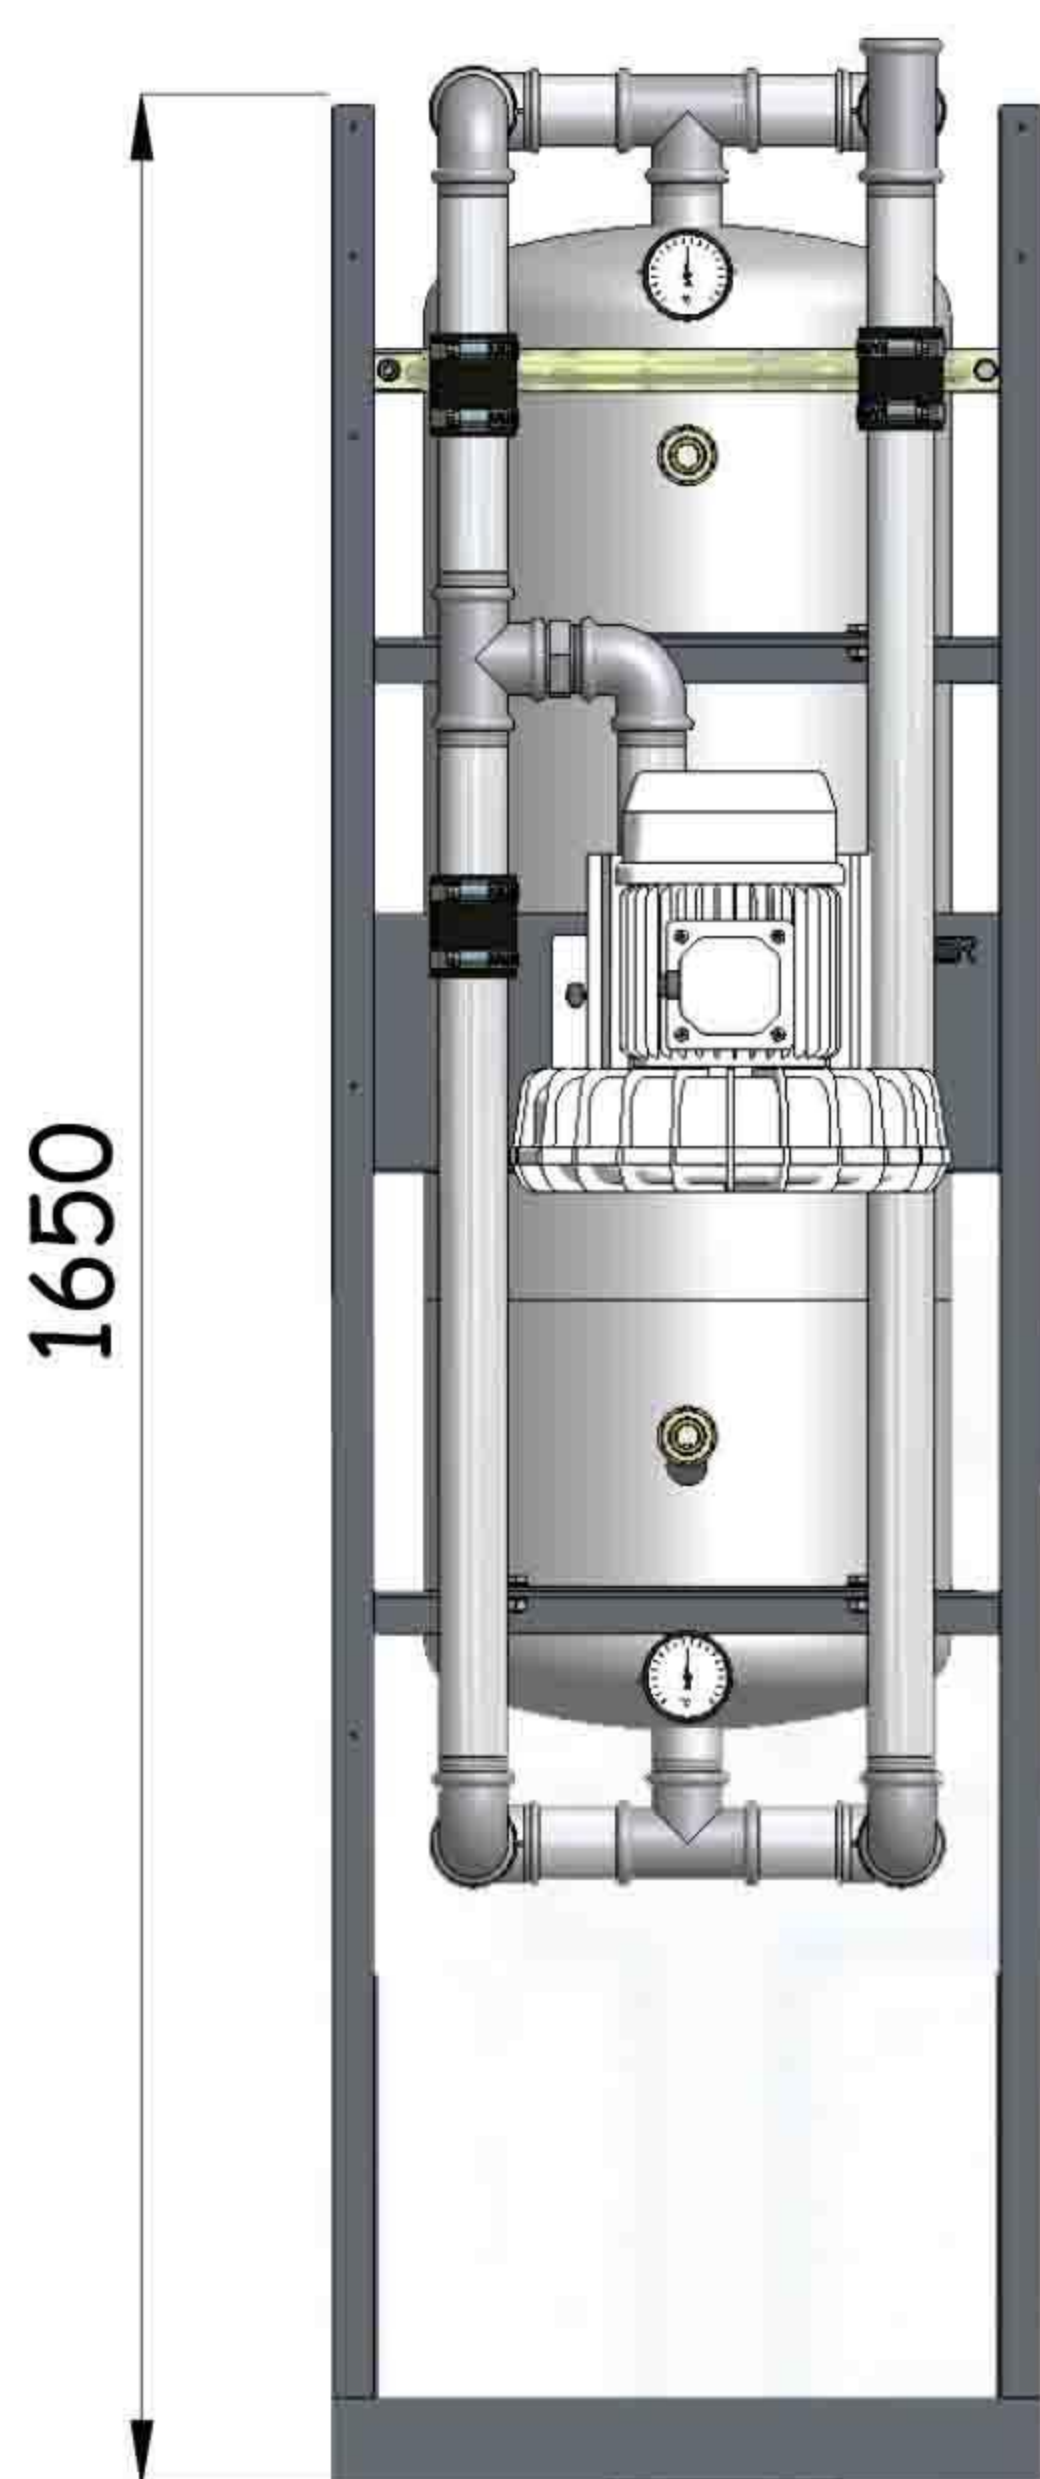

COMPLETE CARBON CONTAINERS DEPUR-SORBA series

CODE	DESCRIPTION
8.0037.0	DEPUR-SORBA Mod. 818V WITH LOOM, MOTOR AND AIR PLANT
8.0035.0	DEPUR-SORBA Mod. 818E WITH BOILER, LOOM, MOTOR AND AIR PLANT
8.0038.0	DEPUR-SORBA Mod. 2550V WITH LOOM, MOTOR AND AIR PLANT